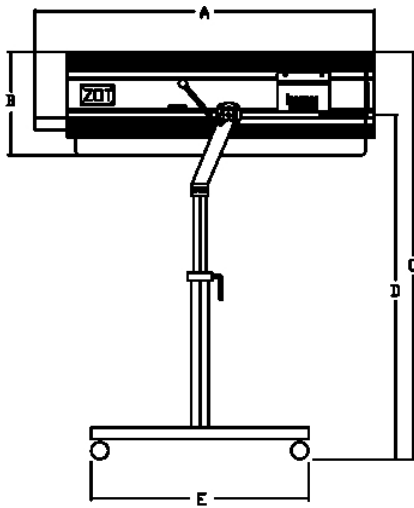

LYCIAN STAGE LIGHTING, ZOT 5, ZOT 7, ZOT 12, ZOT 12HP shall be specified. Units are manufactured in the United States of America

PHOTOMETRICS

- A. Head Length- 42-1/4"
- B. Head Height- 13"
- C. Overall Height with Base- 46-1/2"
- Additional upward height adjustment 13"
- *D. Height of Pivot- 39-3/4"
- E. Base Width- 40"
- Maximun Width of Head- 14"

Distance	30 ft.	60ft	80 ft.	100 ft.	125 ft
Distance	9 meters	18 meters	25 meters	30 meters	38 meters
Spot Dia. Feet	7"	15"	17"	21"	2' 3"
Spot Dia. Meters	18 cm	38 cm	43 cm	53 cm	69 cm
Flood Dia. Feet	4' 5"	8' 10"	11' 9"	16' 5"	18' 4"
Flood Dia. Meters	1.3 m	2.7 m	3.6 m	5 m	5.6 m

ZOT 12

FC Spot	708	177	100	64	41
Lux Spot	7621	1905	1076	689	441
FC Flood	653	120	92	59	38
Lux Flood	7029	1292	990	635	409

ZOT 5

FC Spot	1035	259	145	93	60
Lux Spot	11,141	2788	1561	1001	646
FC Flood	654	163	92	59	38
Lux Flood	7040	1755	990	635	409

ZOT 7

FC Spot	1524	381	214	137	88
Lux Spot	16,404	4101	2304	1475	947
FC Flood	1361	340	191	123	78
Lux Flood	14,650	3660	2056	1324	840

ZOT 12 HP

FC Spot	2613	653	368	235	151
Lux Spot	28,126	7029	3961	2530	1625
FC Flood	1960	653	368	235	151
Lux Flood	21,097	5274	2971	1894	1216

ORDER CODE

- 1200W Tungsten Followspot
- 575W ARC Followspot
- 700W ARC Followspot
- 1200W ARC Followspot
- Tripod (Optional Substitute for Fixed Base)

Followspots inc. Head, Yoke, & Base

Specifications subject to change

LYCIAN
STAGE LIGHTING

PO Box 214, 1144 Kings Highway
Sugar Loaf, NY 10981 USA
Tel: +1 (845) 469-2285