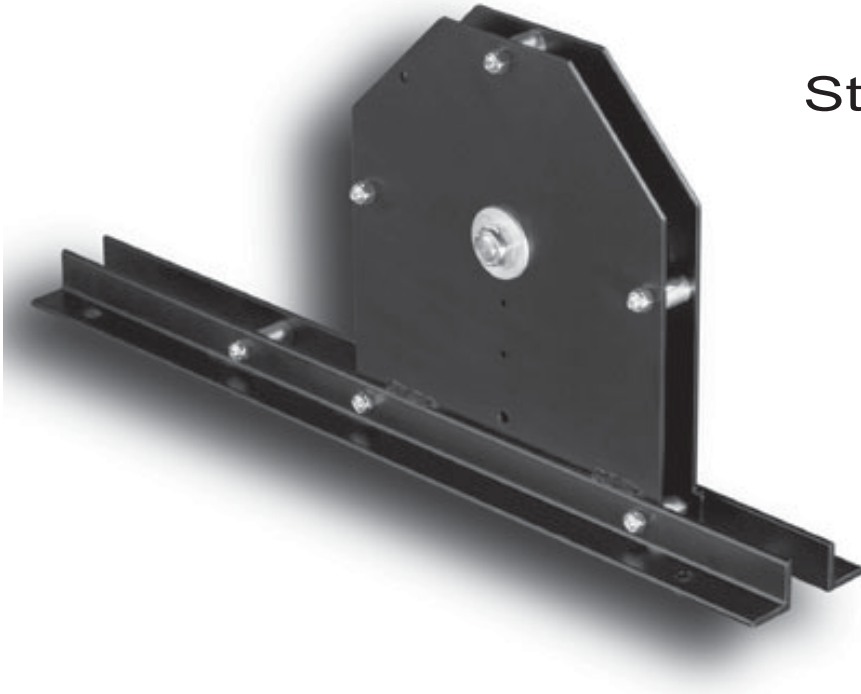

Texas Scenic Co.

*Theatrical stage equipment
that stands behind
a professional performance.*

inline[®]

STAGE EQUIPMENT

Steel Upright Loft Block

Standard Features

- 8" plate steel sheave
- 5/8" plated cold rolled shaft
- 5/8" precision sealed ball bearings
- 10 gauge side plates
- Two 1 1/4" x 1 1/4" x 3/16" base angles
- Components powder coated prior to assembly

Optional Features

- 8" cast nylon sheave
- 8" injection molded nylon sheave
- Single 1/4" wire rope groove
- Double 1/4" wire rope groove
- Single 3/16" wire rope groove
- Single 1/2" rope groove
- 5/8" tapered roller bearings