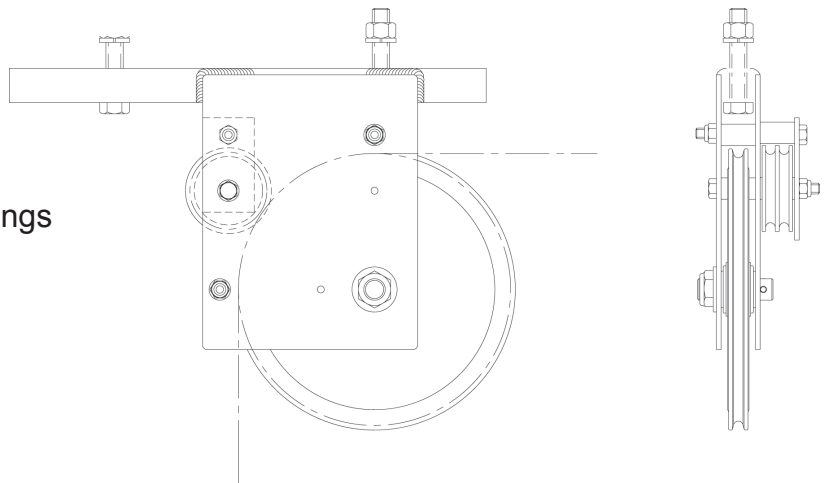

Texas Scenic Co.

*Theatrical stage equipment
that stands behind
a professional performance.*

inline[®]

STAGE EQUIPMENT

Steel Underhung Loft Block

Standard Features

- 8" plate steel sheave
- 5/8" plated cold rolled shaft
- 5/8" precision sealed ball bearings
- 10 gauge side plates
- 1" x 1/8" square tube base frame
- Two 3/8" x 2" L-clips
- Components powder coated prior to assembly

Optional Features

Idlers with:

- 2 1/2" cast nylon sheave
- Two 5/16" sealed precision ball bearings
- Grooved for 1 to 8 lines
- Extended length side plates
- 8" cast nylon sheave
- 8" injection molded nylon sheave
- Single 1/4" wire rope groove
- Double 1/4" wire rope groove
- Single 3/16" wire rope groove
- Single 1/2" rope groove
- 5/8" tapered roller bearings