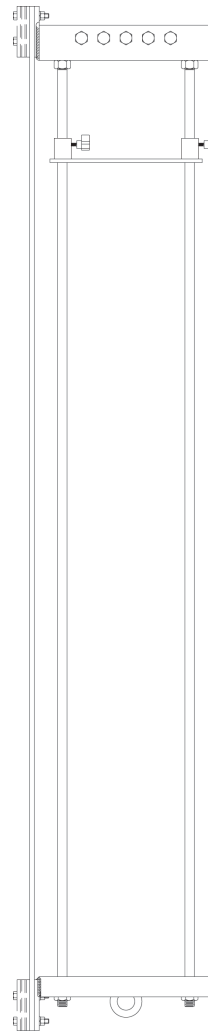

Texas Scenic Co.

*Theatrical stage equipment
that stands behind
a professional performance.*

inline[®]

STAGE EQUIPMENT

Arbors

Standard Features

5/16" formed steel arbor top

3/4" cold rolled steel rods

3/8" x 3" flat steel back bone

3" x 6# per foot channel arbor
bottom

3/4" threaded holes for arbor
bottom

One spreader plate per 2' of
arbor powder coated yellow

Two locking collars of 1 3/8"
steel tubing 1 1/2" long
powder coated yellow

Two 3-arm screw knobs for
locking collars

Components powder coated prior
to assembly

Optional Features

3/4" high-strength steel
rods, ASTM #1045

6", 7 1/2", 8" or 9" on-center
shoe guides

For complete specifications, call 800-292-7490.