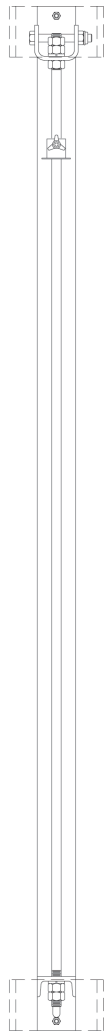

Texas Scenic Co.

*Theatrical stage equipment
that stands behind
a professional performance.*

inline[®]

STAGE EQUIPMENT

Arbors

Standard Features

5/16" formed steel arbor top

3/4" cold rolled steel rods

3/8" x 3" flat steel back bone

3" x 6# per foot channel arbor
bottom

3/4" threaded holes for arbor
bottom

One spreader plate per 2' of
arbor powder coated yellow

Two locking collars of 1 3/8"
steel tubing 1 1/2" long
powder coated yellow

Two 3-arm screw knobs for
locking collars

Components powder coated prior
to assembly

Optional Features

3/4" high-strength steel
rods, ASTM #1045

6", 7 1/2", 8" or 9" on-center
shoe guides

For complete specifications, call 800-292-7490.